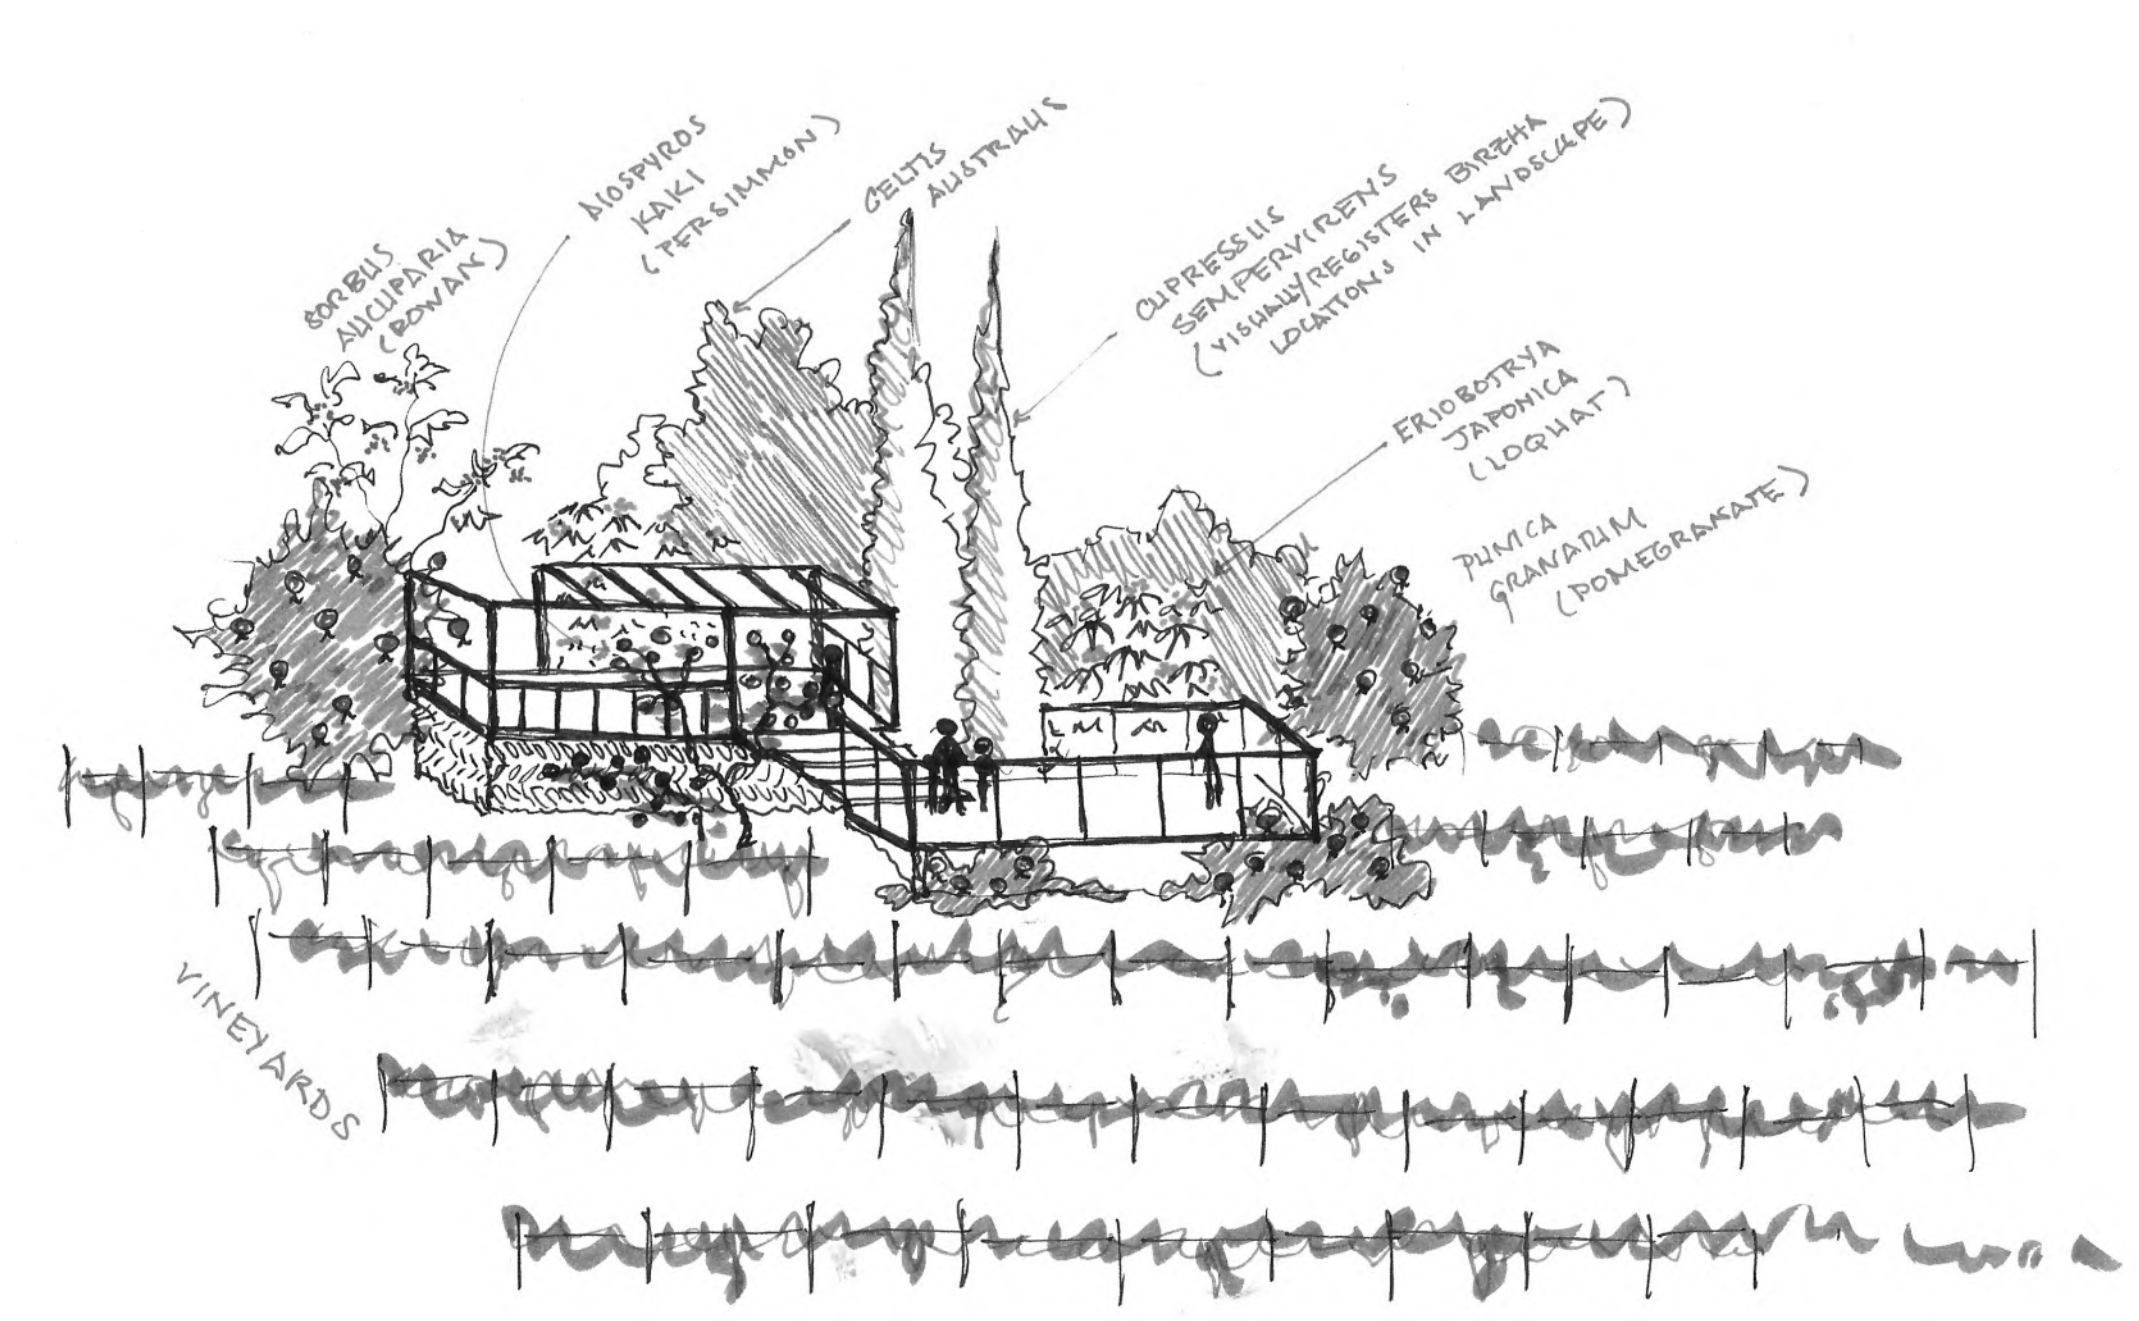

## Project Description

At Isthmus Group we design landscapes through ecological, cultural, and aesthetic frames of analysis. The project presented here is Veli, an agroecological center in Kakheti on the former grounds of the Sarajishvili estate and the Bakurtsikhe Technikum. We developed multiple readings of the project through field observation and sketching, infrastructural planning, digital modeling, the construction of

diorama models, and the establishment of test gardens for endemic species. Design proposals became ground for further discussion between Isthmus, our subcontractors, the client, and the site. The project itself is a test site for our studio to document and amplify the ecological and cultural intelligence of Caucasian Isthmus landscapes.

FINAL DESIGN VIEW

DESIGN PROPOSAL

## PHOTOGRAPHY, SKETCHING, MODEL MAKING

PROJECT TIMELINE